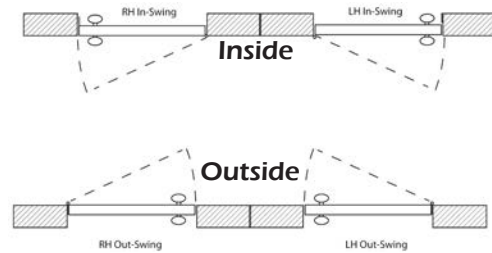

Quality Features

- Full thermal break of jambs, header threshold and panel.
- 16 ga. x 3-1/2" 304 stainless steel jambs Aluminum also available.
- 24 ga. 304 stainless steel door panel
- Foamed in-place insulation R-12
- Full perimeter weatherstripping
- Standard sizes-
3'0" x 6'8" and 3'0" x 7'0"
- Nylon lock insert
- Stainless steel hinges
- Adjustable strike plate

The Ideal Door For Any High Moisture Or Corrosive Environment!

Other Quality Features

Non-Collapsible Nylon Insert

Eliminates lockset loosening
No wood block to deteriorate
or absorb moisture

Dual Sealing Weatherstrip

Provides maximum protection
from air filtration in the
toughest weather

Ordering Information

Part #	Unit Size	Description
T8-3068SS304	38-5/8" x 81-7/16"	3/0 x 6/8 Thermal Door
T8-3070SS304	38-5/8" x 85-7/16"	3/0 x 7/0 Thermal Door
T8-3080SS304	38-5/8" x 96"	3/0 x 8/0 Thermal Door
T8-4068SS304	49-3/8" x 81-7/16"	4/0 x 6/8 Thermal Door
T8-4070SS304	49-3/8" x 85-7/16"	4/0 x 7/0 Thermal Door
T8-4080SS304	49-3/8" x 96"	4/0 x 8/0 Thermal Door
T8-6068SS304	74-15/16" x 81-7/16"	6/0 x 6/8 Thermal Door
T8-6070SS304	74-15/16" x 85-7/16"	6/0 x 7/0 Thermal Door
T8-6080SS304	74-15/16" x 96"	4/0 x 8/0 Thermal Door
T8-6068SS304	96-5/16" x 85-7/16"	6/0 x 6/8 Thermal Door
T8-6070SS304	96-5/16" x 96"	8/0 x 8/0 Thermal Door