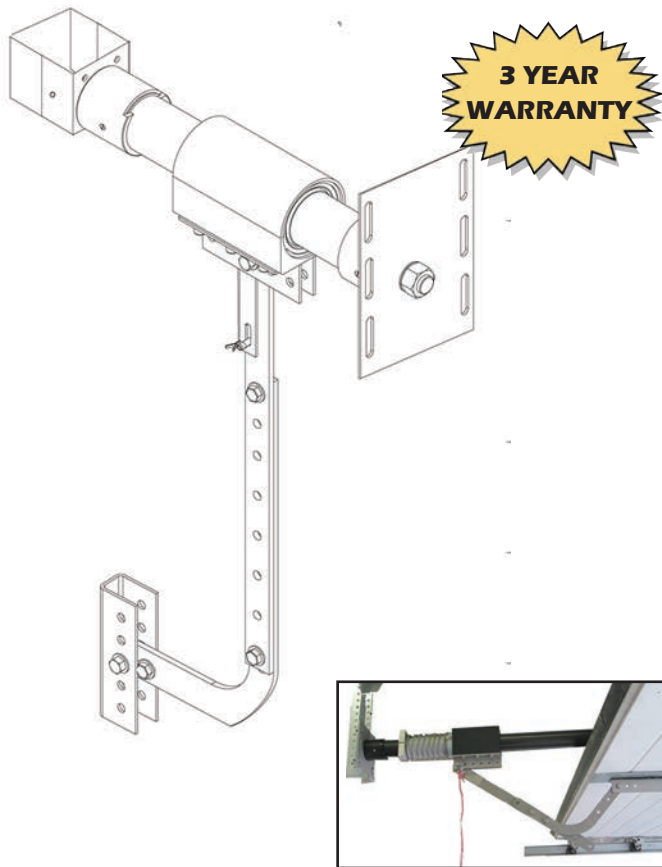

American
garage door supply inc.

1-800-233-1487

1225 Industrial Park Drive, Bemidji, MN. 56601
www.carwashdoors.com

Cushioning Spring Assembly

All The Features You Need...

- Large True 2" Diameter Bore Size- 2-1/4" O.D
- 1/8" Cylinder Wall Thickness
- Aluminum Cylinder Wall Anodized to 68 RC
- Adjustable 3" Internal Cushions
- Aluminum Trolley Slide
- Exhaust Only Design- No Moisture Intake
- Stainless Steel Hardware
- Stainless Steel Arm Assembly
- Cushioning Spring Assembly
- Pre-Assembled Flow Control Kit
- 3/8" NPT Porting
- Quick Dump Exhaust
- Fully Field Repairable
- 36 Month Warranty