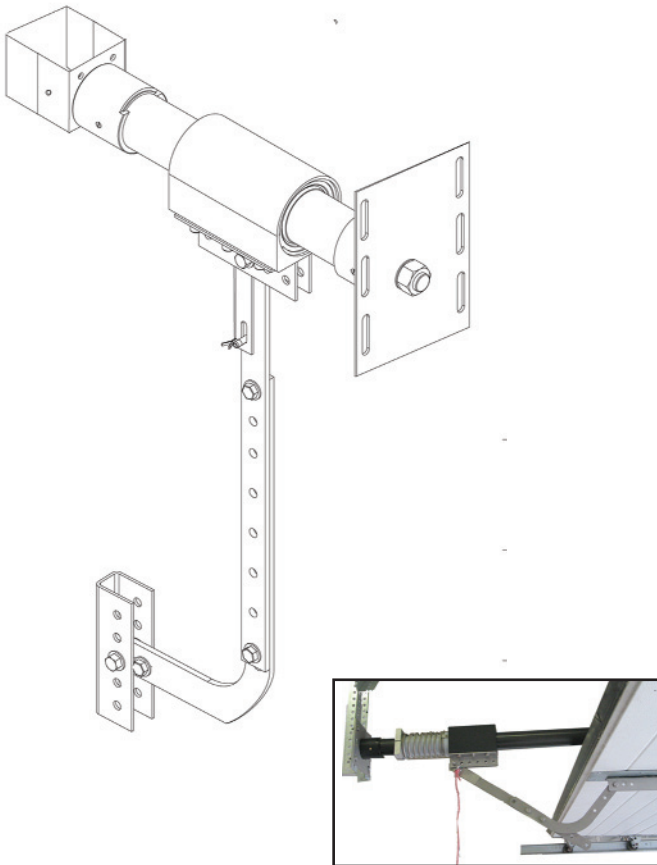

Cushioning Spring Limit Assembly

Cushions end of open cycle and allows you to set open limit anywhere.

Cushioning Spring Assembly

All The Features You Need...

- Large True 2" Diameter Bore Size- 2-1/4" O.D
- 1/8" Cylinder Wall Thickness
- Aluminum Cylinder Wall Anodized to 68 RC
- Adjustable 3" Internal Cushions
- Aluminum Trolley Slide
- Exhaust Only Design- No Moisture Intake
- Stainless Steel Hardware
- Stainless Steel Arm Assembly
- Cushioning Spring Assembly
- Pre-Assembled Flow Control Kit
- 3/8" NPT Porting
- Quick Dump Exhaust
- Fully Field Repairable
- 36 Month Warranty